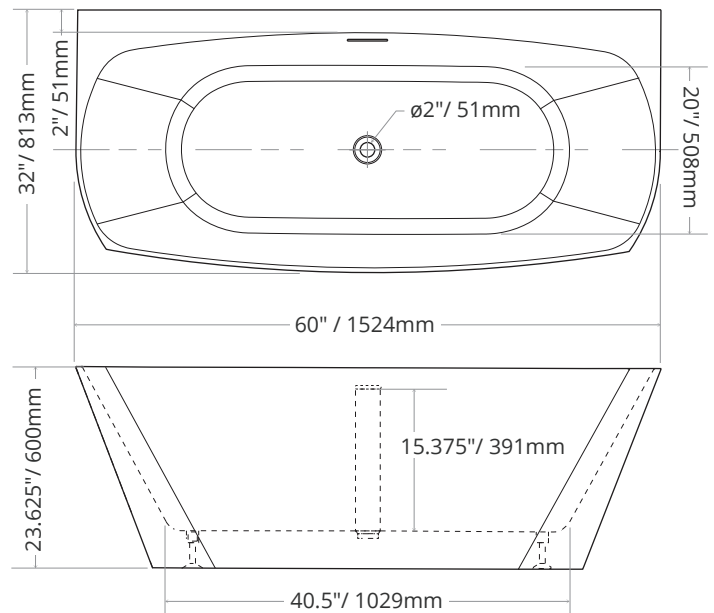

COMPATIBLE WITH

Drain Assembly

THS-AC-01-PC Chrome
THS-AC-01-BL Matte Black
THS-AC-01-BN Brushed Nickel
#THS-AC-01-WH White

T.H. Smith products are largely manufactured by hand. This results in slight variations in overall product dimensions from technical specifications. In general, variances are no more than 1/4" (6mm), but they can be larger. We recommend that you have your bathtub on-site prior to performing any rough-ins or plumbing.

In keeping with our policy of continuing product improvement, T.H. Smith Co. reserves the right to change product specifications without notice. Please ensure you have the latest edition of this specification by visiting thsmith.com or by using the QR code on this document.