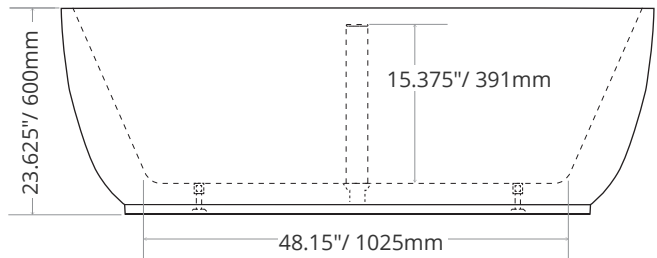

Wilkins

ITEM # THS-B28-67

Length 67"/ 1700mm
Width 31.5"/ 800mm
Height 23.625"/ 600mm
Tolerance +/- 0.25"/ 6mm

Water Depth 15.375"/ 391mm
Water Cap. ~54 gal (US)/ 205L
Weight 120lb/ 45kg

Materials Acrylic, Fiberglass, Wood, Steel
Colour Brilliant White
Finish High Gloss

Overflow Integral, Finished Slot
Installation Freestanding
Drain Assembly Sold Separately

COMPATIBLE WITH

Drain Assembly

- # THS-AC-01-PC Chrome
- # THS-AC-01-BL Matte Black
- # THS-AC-01-BN Brushed Nickel
- # THS-AC-01-WH White

T.H. Smith products are largely manufactured by hand. This results in slight variations in overall product dimensions from technical specifications. In general, variances are no more than ¼" (6mm), but they can be larger. We recommend that you have your bathtub on-site prior to performing any rough-ins or plumbing.

In keeping with our policy of continuing product improvement, T.H. Smith Co. reserves the right to change product specifications without notice. Please ensure you have the latest edition of this specification by visiting thsmith.com or by using the QR code on this document.