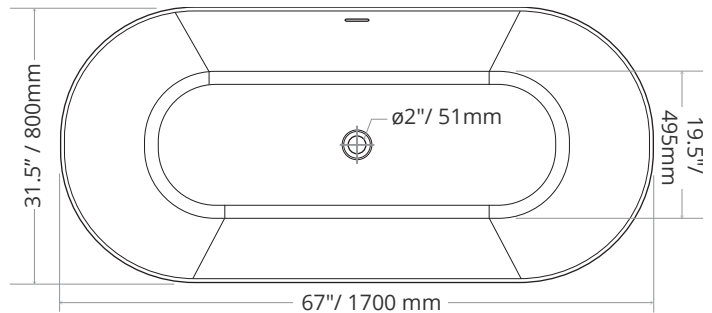

Wilkins

ITEM # THS-B28-67

Length 67"/ 1700mm
Width 31.5"/ 800mm
Height 23.625"/ 600mm
Tolerance +/- 0.25"/ 6mm

Water Depth 15.375"/ 391mm
Water Cap. ~54 gal (US)/ 205L
Weight 120lb/ 45kg

Materials Acrylic, Fiberglass, Wood, Steel
Colour Brilliant White
Finish High Gloss

Overflow Integral, Finished Slot
Installation Freestanding
Drain Assembly Sold Separately

COMPATIBLE WITH

Drain Assembly

- # THS-AC-01-PC Chrome
- # THS-AC-01-BL Matte Black
- # THS-AC-01-BN Brushed Nickel
- # THS-AC-01-WH White

T.H. Smith products are largely manufactured by hand. This results in slight variations in overall product dimensions from technical specifications. In general, variances are no more than ¼" (6mm), but they can be larger. We recommend that you have your bathtub on-site prior to performing any rough-ins or plumbing.

In keeping with our policy of continuing product improvement, T.H. Smith Co. reserves the right to change product specifications without notice. Please ensure you have the latest edition of this specification by visiting thsmith.com or by using the QR code on this document.