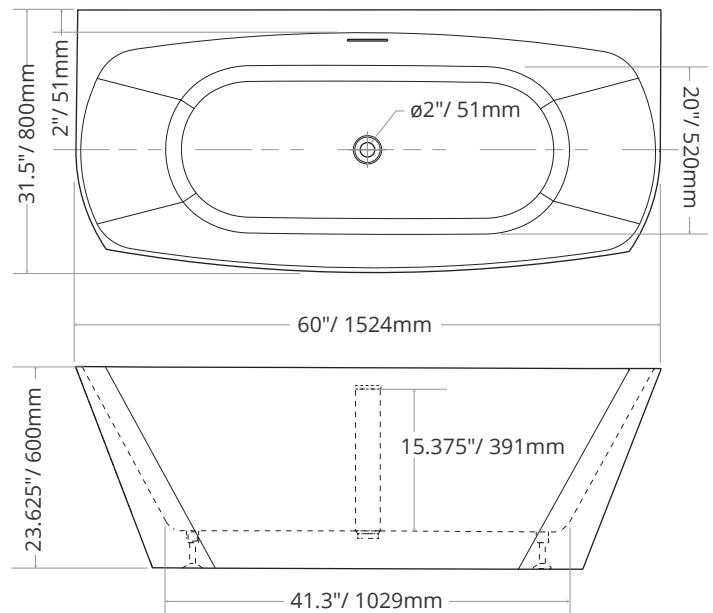

COMPATIBLE WITH

Drain Assembly

THS-AC-01-PC Chrome
THS-AC-01-BL Matte Black
THS-AC-01-BN Brushed Nickel
#THS-AC-01-WH White

T.H. Smith products are largely manufactured by hand. This results in slight variations in overall product dimensions from technical specifications. In general, variances are no more than 1/4" (6mm), but they can be larger. We recommend that you have your bathtub on-site prior to performing any rough-ins or plumbing.

In keeping with our policy of continuing product improvement, T.H. Smith Co. reserves the right to change product specifications without notice. Please ensure you have the latest edition of this specification by visiting thsmith.com or by using the QR code on this document.