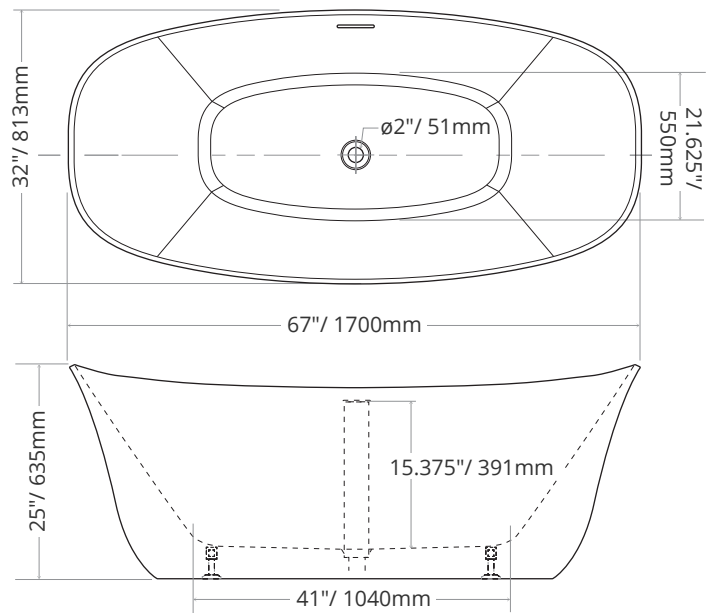

COMPATIBLE WITH

Drain Assembly

THS-AC-01-PC Chrome
THS-AC-01-BL Matte Black
THS-AC-01-BN Brushed Nickel
#THS-AC-01-WH White

T.H. Smith products are largely manufactured by hand. This results in slight variations in overall product dimensions from technical specifications. In general, variances are no more than 1/4" (6mm), but they can be larger. We recommend that you have your bathtub on-site prior to performing any rough-ins or plumbing.

In keeping with our policy of continuing product improvement, T.H. Smith Co. reserves the right to change product specifications without notice. Please ensure you have the latest edition of this specification by visiting thsmith.com or by using the QR code on this document.